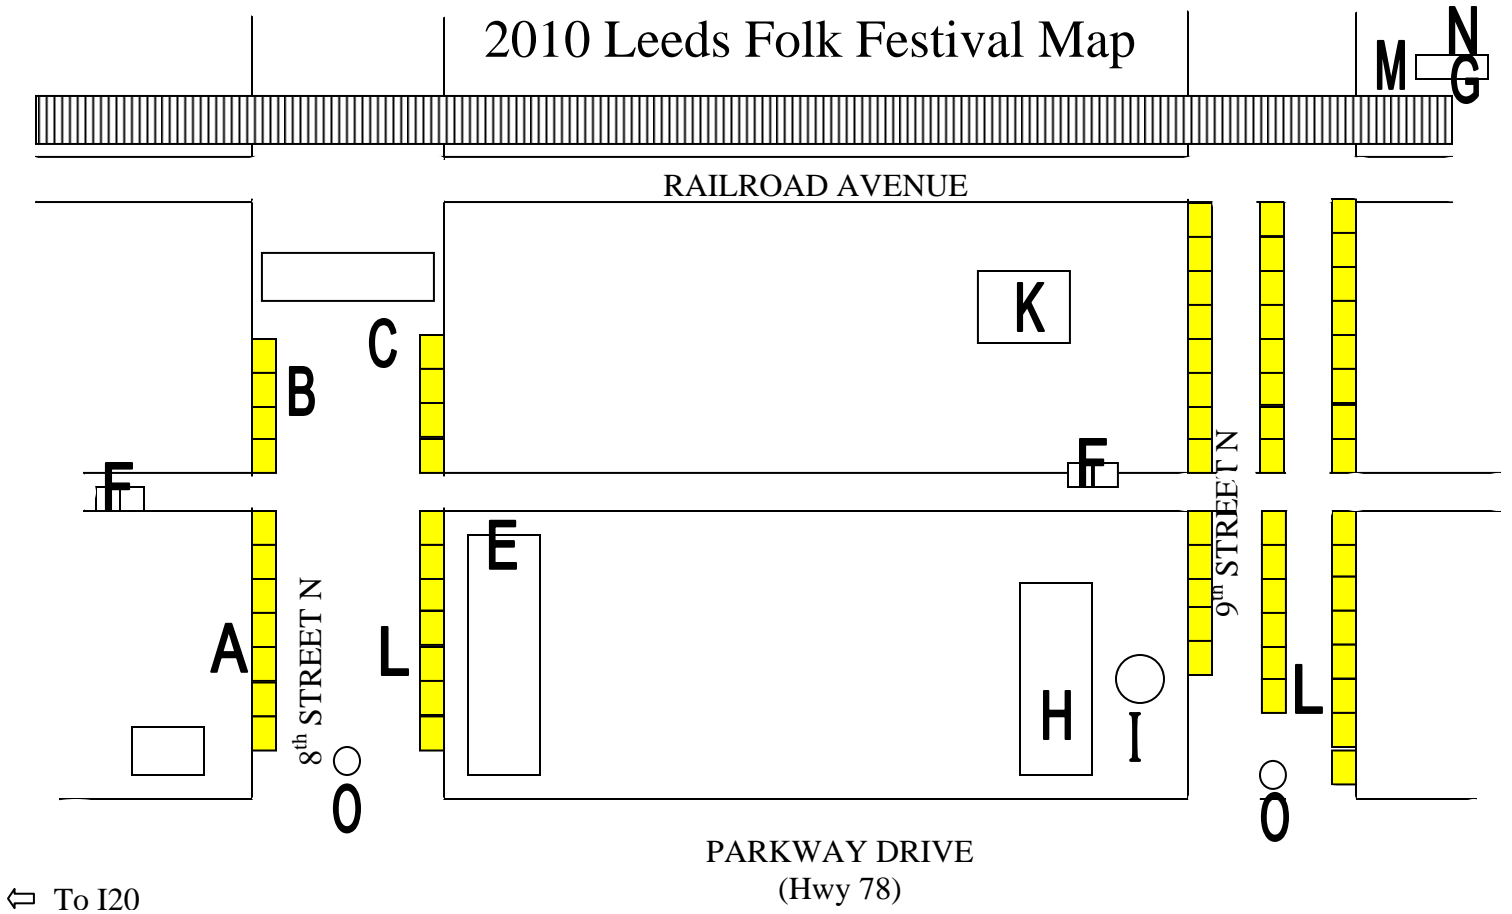

2010 Leeds Folk Festival Map

- A Kid's Crafts
- B 8th Street - Concessions
- C First Aid – Mobile – (Will be moving)
- D Farmer's Market
- E Artisan Hospitality
- F Public Restrooms
- G Student Folk Art Exhibit
- H Leeds Theatre and Arts Center
- I Stage
- J Food Court
- K Artisan Parking
- L Community Exhibitors
- M Railroad Exhibit
- N John Henry Play
- O Event Information Table

Also Visit the Car Show on 6th Street S. at 1st Avenue